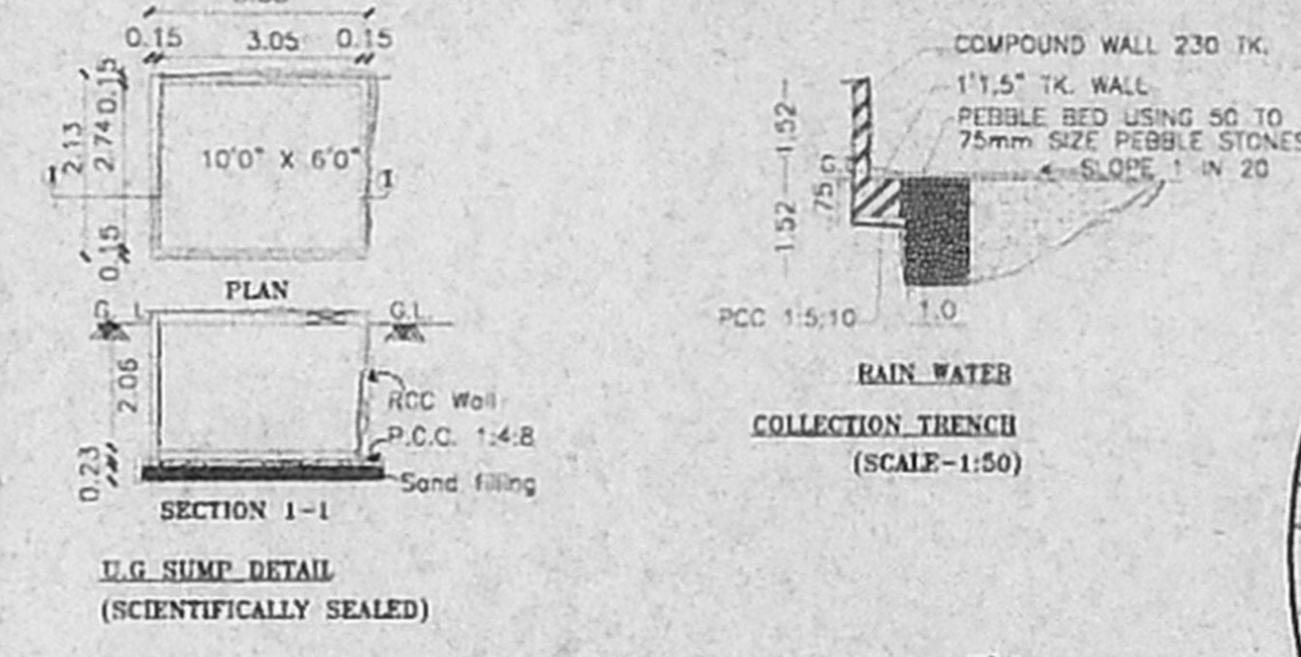

JOINERY DETAILS

MAIN DOOR	MD 1.07X2.10
DOOR	D 0.90X2.10
DOOR	D1 0.75X2.10
FRENCH DOOR	FD 1.82X2.10
WINDOW	W 1.20X1.35
WINDOW	W1 0.90X1.35
WINDOW-KITCHEN	KW 0.90X0.76
VENTILATOR	V 0.75X0.60

OWNER'S SIGNATURE
M. S. Raju (P.P.)

SPECIFICATIONS

1. FOUNDATION IN R.C.C COLUMN
2. BRICK WORK IN SUPER STRUCTURE, BASEMENT AND PARAPET WALL TO BE IN C.M 1:5
3. R.C.C PLINTH BEAM, LINTEL, SUNSHADE AND ROOF SLAB TO BE IN C.C 1:2:4
4. MOOSA FLOORING C.M 1:4
5. PLASTERING OF WALL IN C.M 1:4
6. ALL WOOD WORK ARE TEAKWOOD & COUNTRYWOOD
7. WEATHERING COURSE IN L.M AND TWO COURSE OF FLAT TILES LAD TO SLOPE

AREA STATEMENT

FLOT AREA	8364.709 sft	777.39 SQ.M
STILTS FLOOR	119.625 sft	11.12 SQ.M
FIRST FLOOR	3299.702 sft	306.66 SQ.M
SECOND FLOOR	3299.702 sft	306.66 SQ.M
THIRD FLOOR	3299.702 sft	306.66 SQ.M
FOURTH FLOOR	2414.275 sft	224.37 SQ.M
TOTAL FLOOR	12433.006 sft	1155.48 SQ.M
NON FSI AREA	804.977 sft	74.81 SQ.M
F.S.I.	1.49	

PLAN SHOWING THE PROPOSED RESIDENTIAL BUILDING AT DOOR NO.22, DEIVASIGAMANI ROAD, O.S.NO 3269 & R.S.NO. 1149/1(PART), LAKSHMIPURAM, ROYAPETTAH, CHENNAI-14.

NOTE: ALL DIMENSIONS ARE IN METERS.