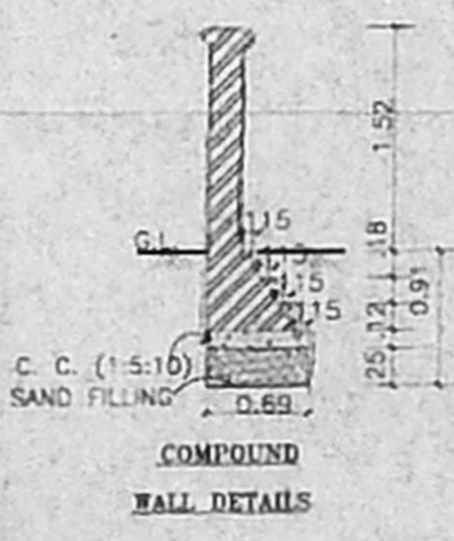

U.G. SUMP DETAIL (SCIENTIFICALLY SEALED)

COMPOUND WALL DETAILS