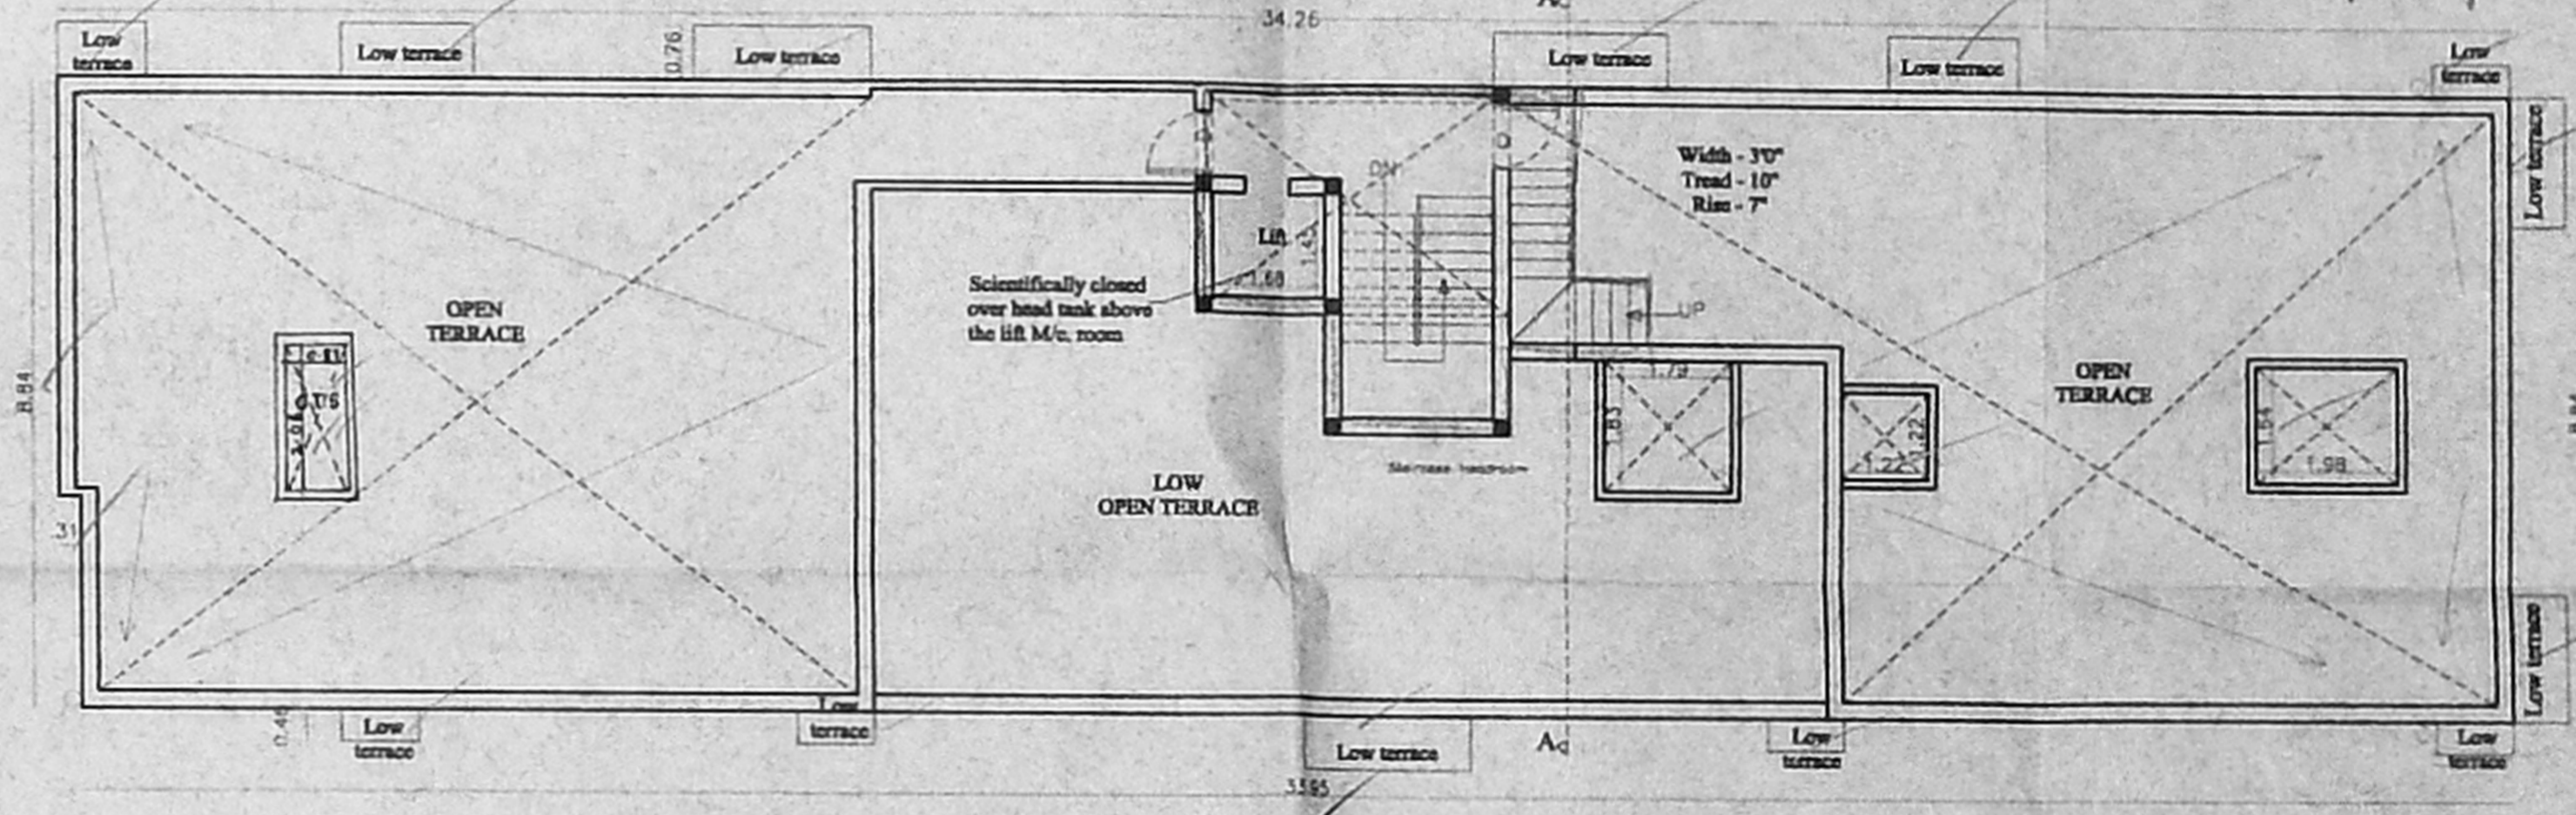

SITE CUM STILL PARKING FLOOR PLAN

TERRACE FLOOR PLAN