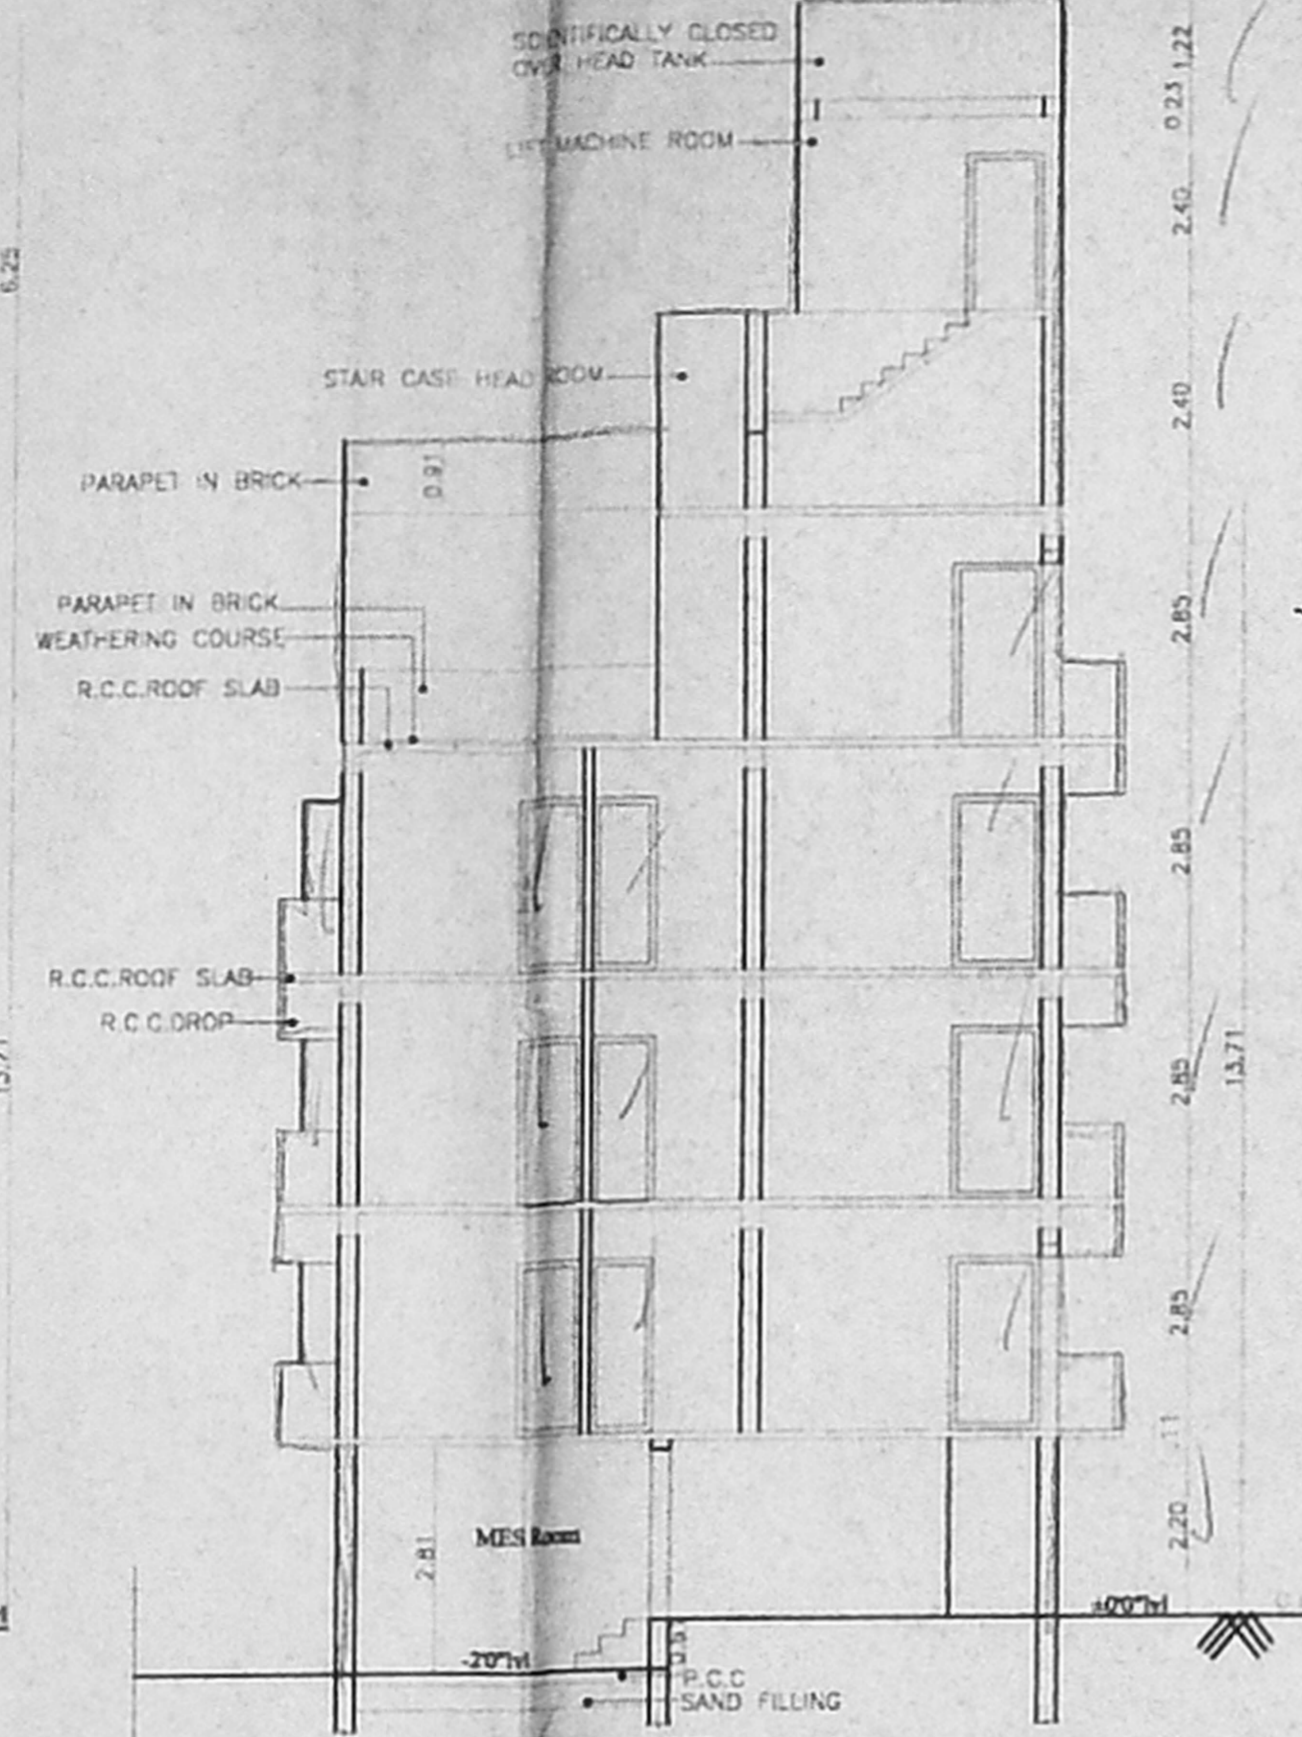

SECTION ON - A-A