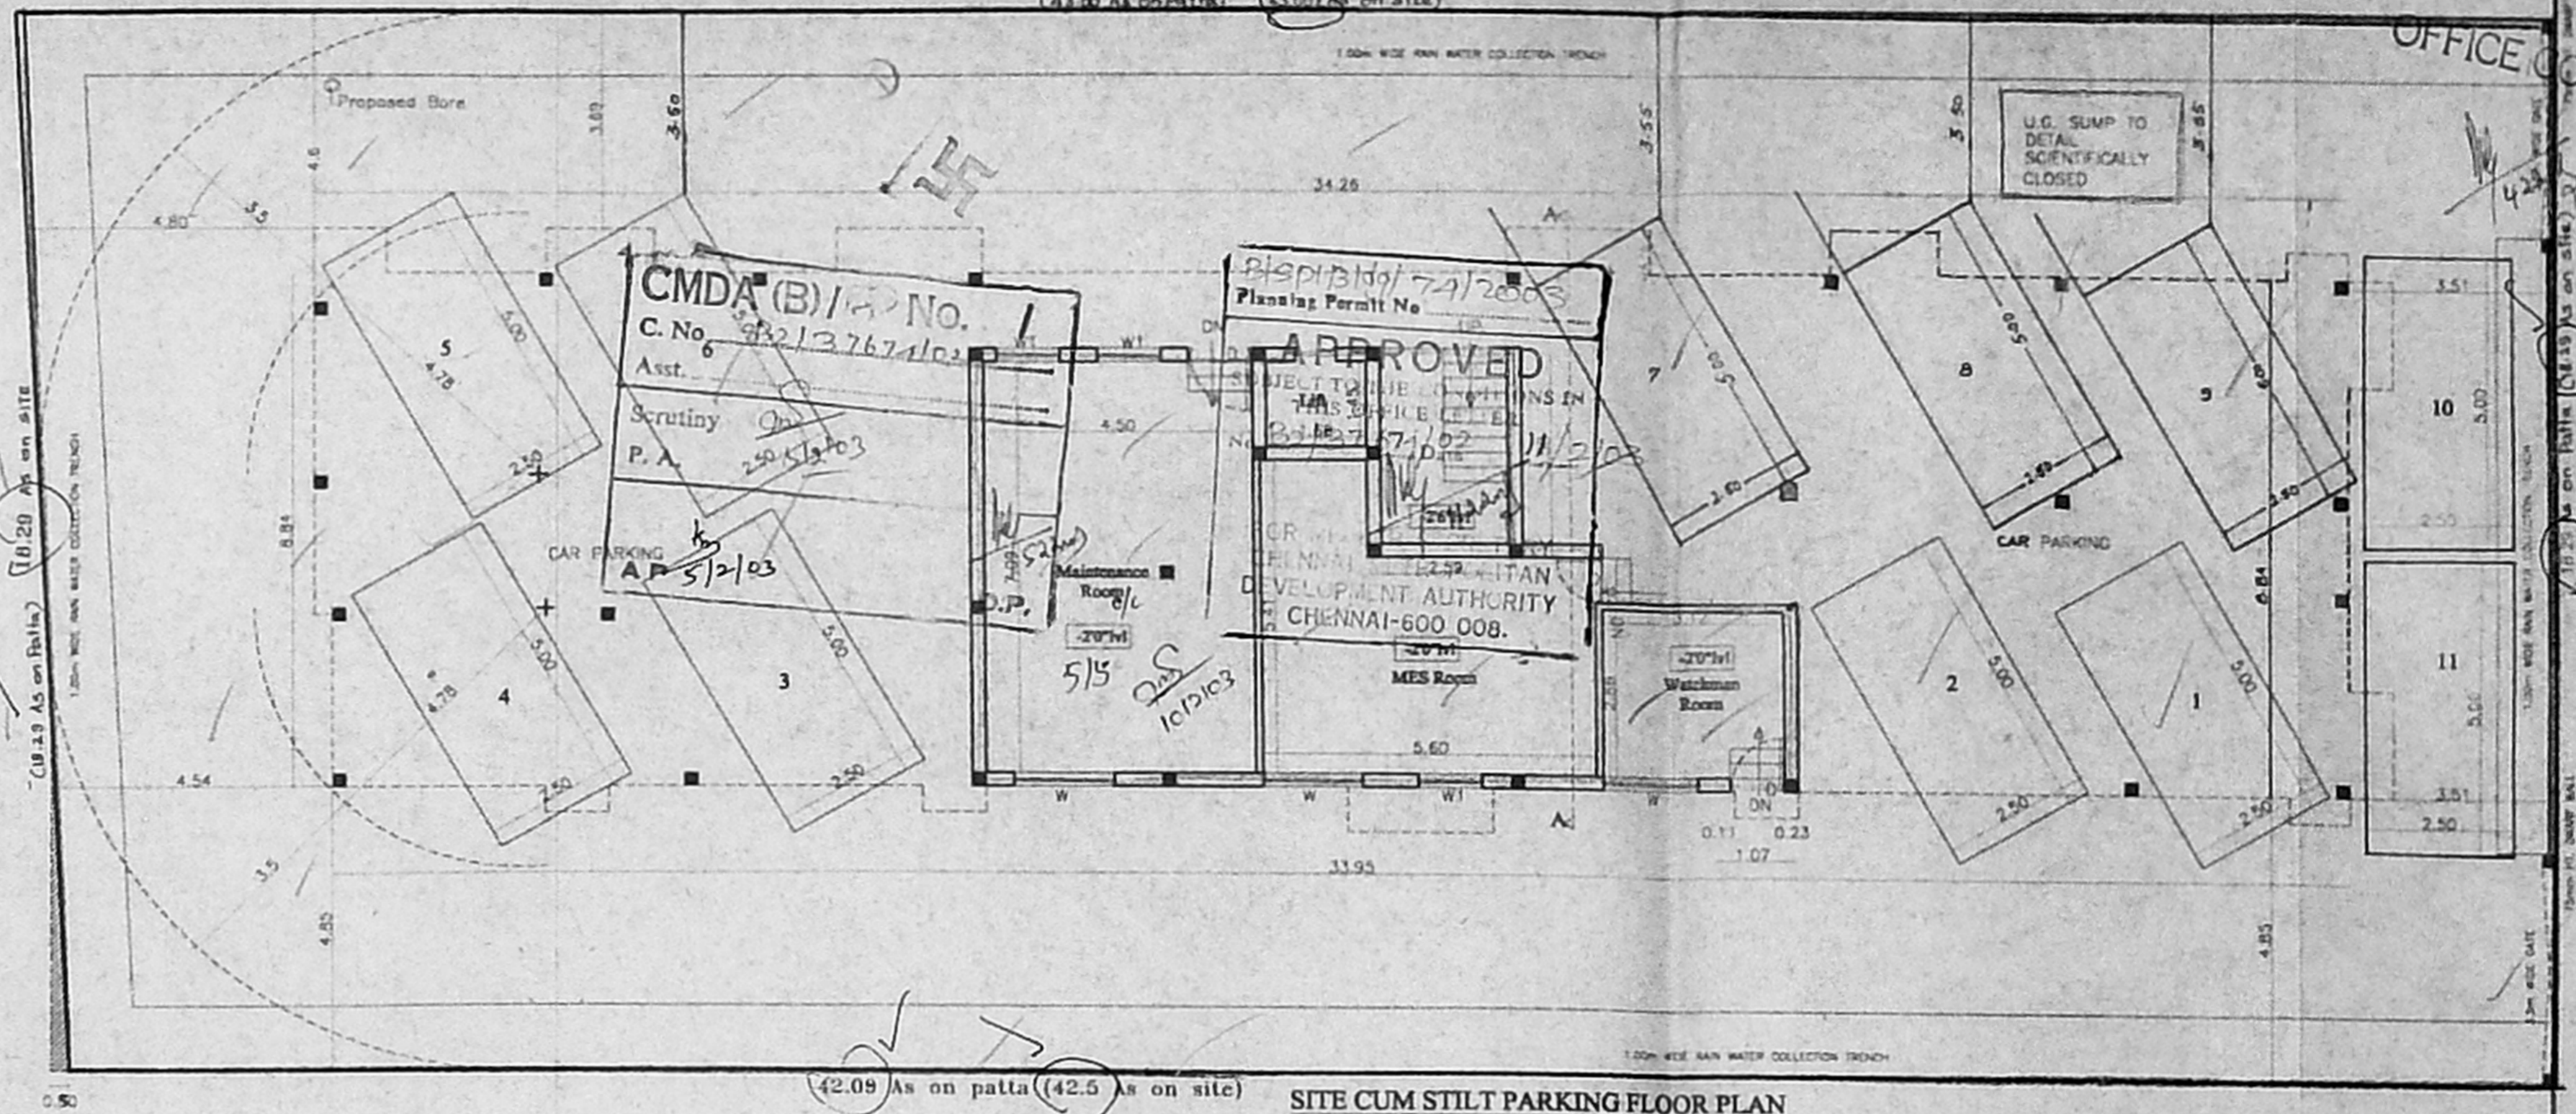

SITE CUM STILL PARKING FLOOR PLAN