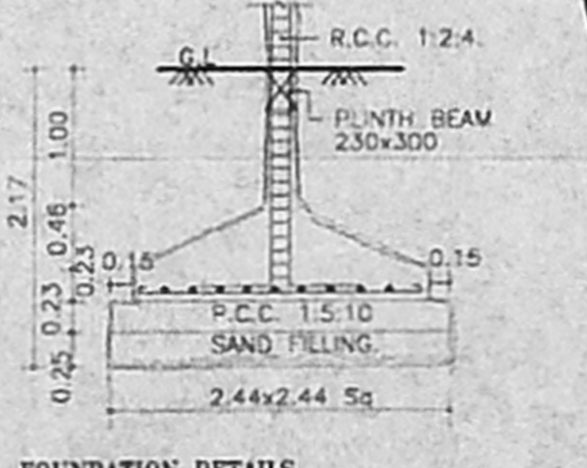

RAIN WATER COLLECTION TRENCH (SCALE: 1:50)

FOUNDATION DETAILS (SCALE: 1:50)