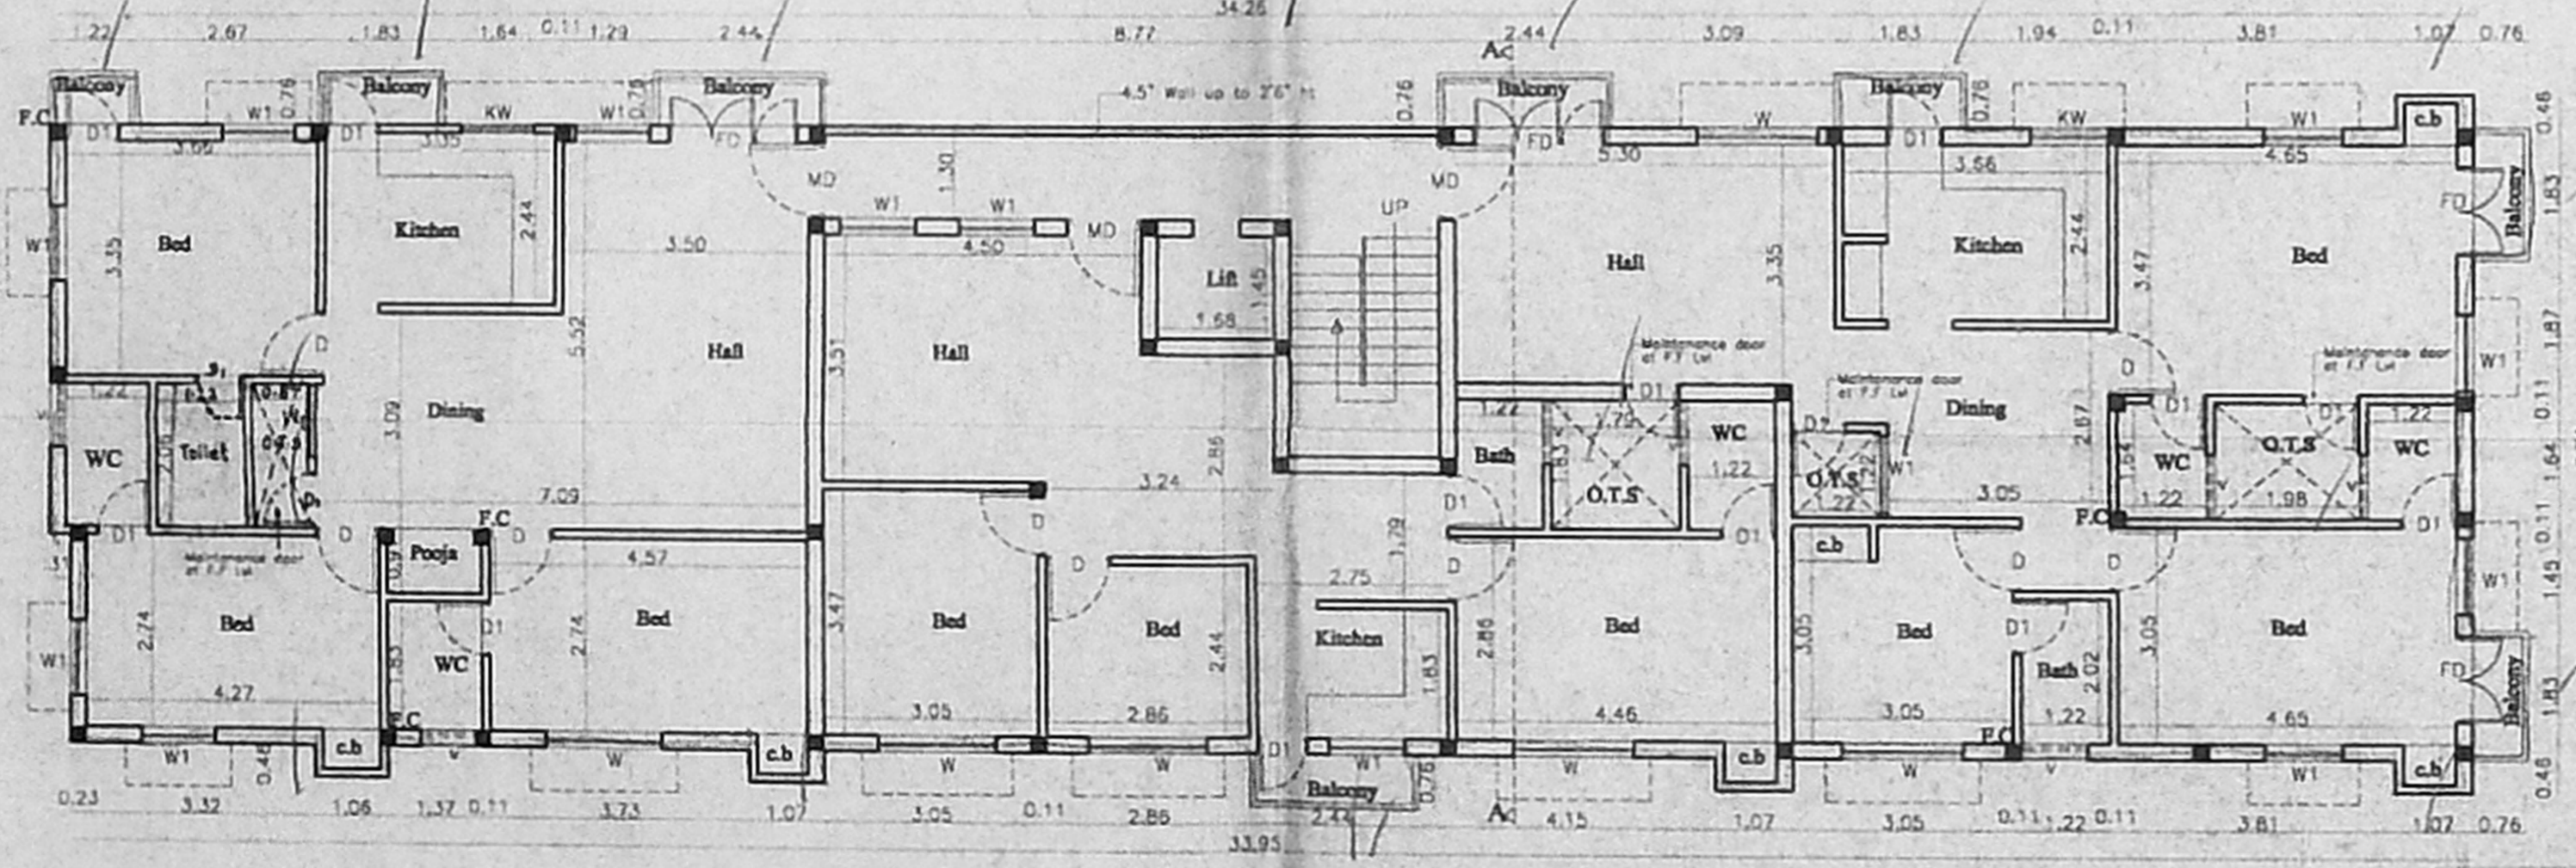

FOURTH FLOOR PLAN

TYPICAL FLOOR PLAN (1ST, 2ND, 3RD)