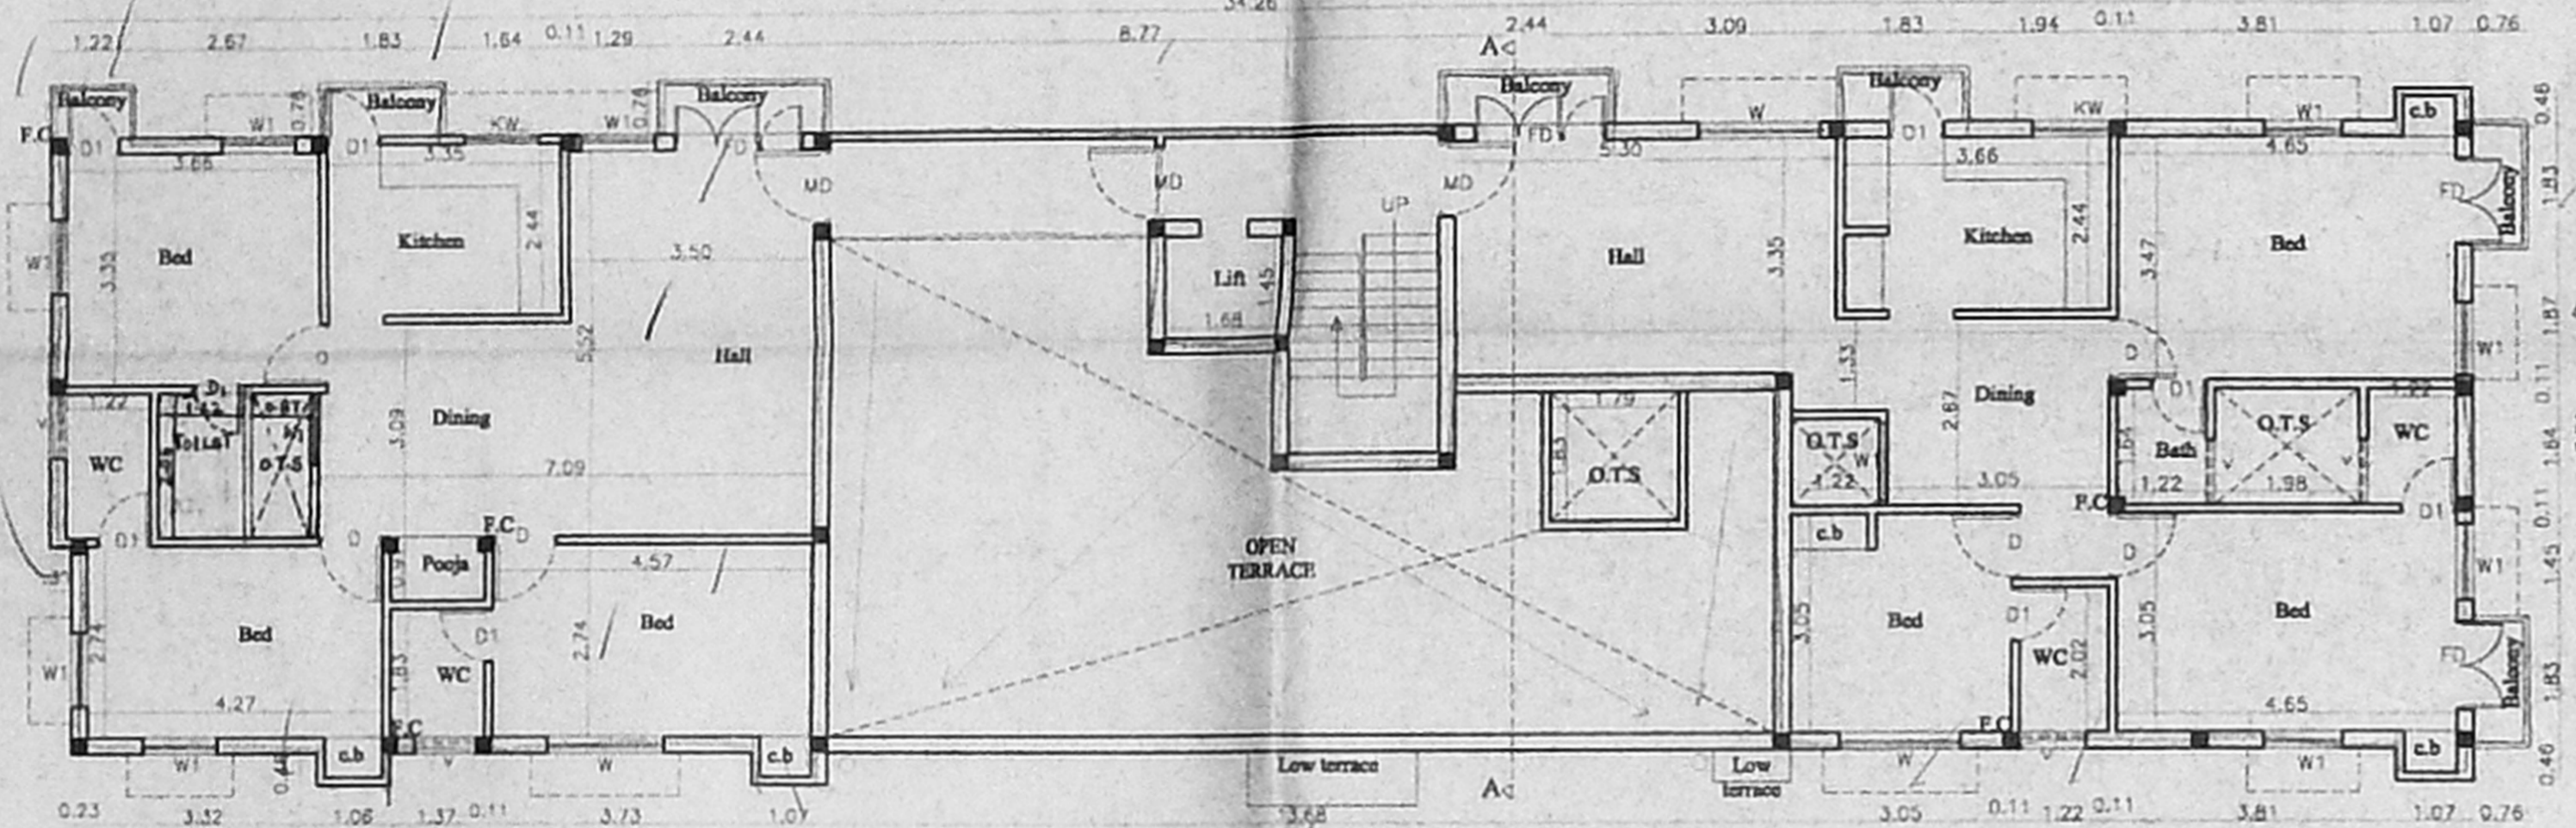

ELEVATION

SECTION ON - A-A

FOURTH FLOOR PLAN